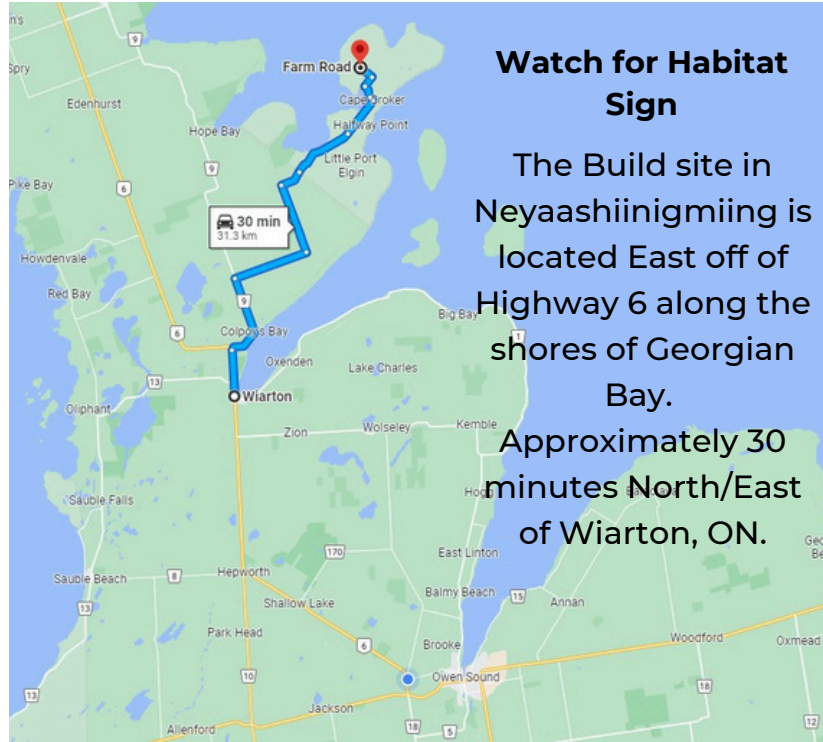

# Neyaashiinigiing Build Location

Where: 84 Farm Road, Wiarton, ON

The google maps address is "WIARTON, ON" however, the community is located approximately 30 minutes North/East of Wiarton, ON in Neyaashiinigiing #27, formally known as Cape Croker.

## Directions:

From Highway 6 North:

Turn East onto Bruce Rd 9

Turn East onto Bruce Rd 18

Turn North onto Purple Valley Rd

Turn East onto McIver Rd (turns into

Sidney Bay Rd, then turns into Prarie Rd)

Turn North onto Community Centre Rd

(turns into Harbour Rd)

Turn East onto Lighthouse Rd

Turn North onto Farm Rd follow just past #74 Farm Road

## Watch for Habitat Sign

The Build site in Neyaashiinigiing is located East off of Highway 6 along the shores of Georgian Bay.

Approximately 30 minutes North/East of Wiarton, ON.

[Apple Maps Link for directions](#)