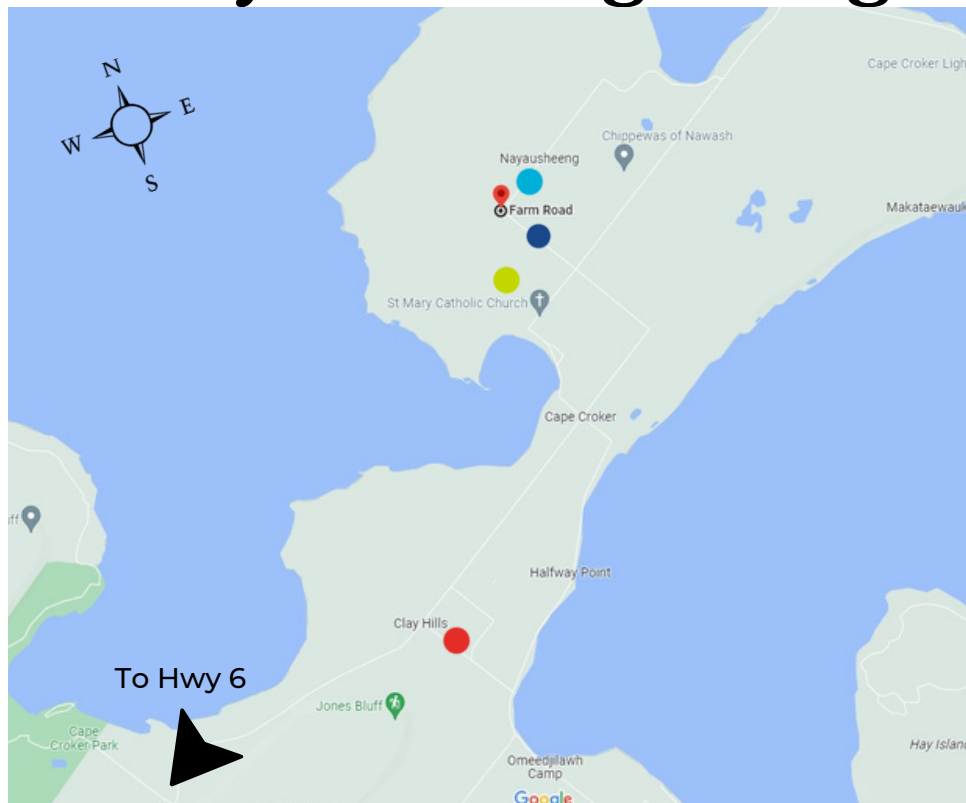

About the Build

Where: 74 Farm Road, Wiarton, ON

The google maps address is "WIARTON, ON" however, the community is located approximately 30 minutes North/East of Wiarton, ON in Neyaashiinigmiing #27, formally known as Cape Croker.

When: Summer 2023

What: 2 single dwelling houses - 3-bedroom

Directions:

From Highway 6 North:

Turn East onto Bruce Rd 9

Turn East onto Bruce Rd 18

Turn North onto Purple Valley Rd

Turn East onto McIver Rd (turns into Sidney Bay Rd, then turns into Prarie Rd)

Turn North onto Community Centre Rd (turns into Harbour Rd)

Turn East onto Lighthouse Rd

Turn North onto Farm Rd follow just past #74 Farm Road

Parking along the side of Farm Road Watch for Habitat Sign

The Build site in Neyaashiinigmiing is located East off of Highway 6 along the shores of Georgian Bay.

Approximately 30 minutes North/East of Wiarton, ON.

Habitat Grey Bruce Points of interest in Neyaashiinigmiing

Legend

- Kaikaikanong Crescent - Habitat Grey Bruce built all 16 houses located on this street since 2018.
- Location of the first Habitat House built within the SON Model of Hope Partnership.
- Location of Tiny Homes Built in partnership with Habitat Halton/Dufferin/Mississauga Region.
- 2023 Build site location (Farm Rd).