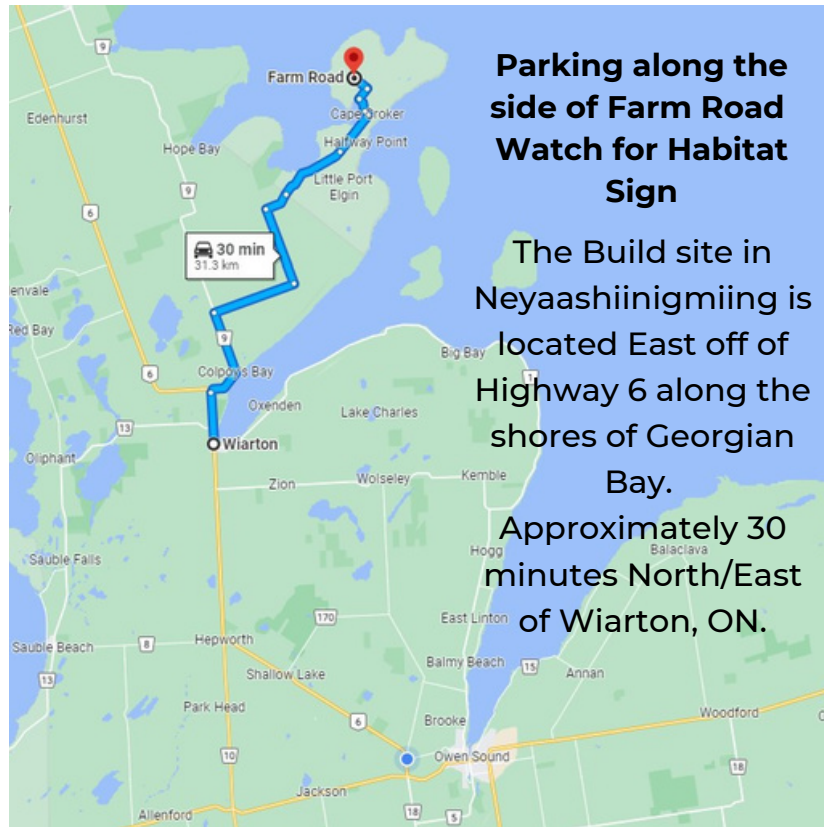

About the Build

Where: 74 Farm Road, Wiarton, ON

The google maps address is "WIARTON, ON" however, the community is located approximately 30 minutes North/East of Wiarton, ON in Neyaashiinigmiing #27, formally known as Cape Croker.

When: Summer 2023

What: 2 single dwelling houses - 3-bedroom

Directions:

From Highway 6 North:

Turn East onto Bruce Rd 9

Turn East onto Bruce Rd 18

Turn North onto Purple Valley Rd

Turn East onto McIver Rd (turns into Sidney Bay Rd, then turns into Prarie Rd)

Turn North onto Community Centre Rd (turns into Harbour Rd)

Turn East onto Lighthouse Rd

Turn North onto Farm Rd follow just past #74 Farm Road

Parking along the side of Farm Road Watch for Habitat Sign

The Build site in Neyaashiinigmiing is located East off of Highway 6 along the shores of Georgian Bay.

Approximately 30 minutes North/East of Wiarton, ON.

Habitat Grey Bruce Points of interest in Neyaashiinigmiing

Legend

- Kaikaikanong Crescent - Habitat Grey Bruce built all 16 houses located on this street since 2018.
- Location of the first Habitat House built within the SON Model of Hope Partnership.
- Location of Tiny Homes Built in partnership with Habitat Halton/Dufferin/Mississauga Region.
- 2023 Build site location (Farm Rd).