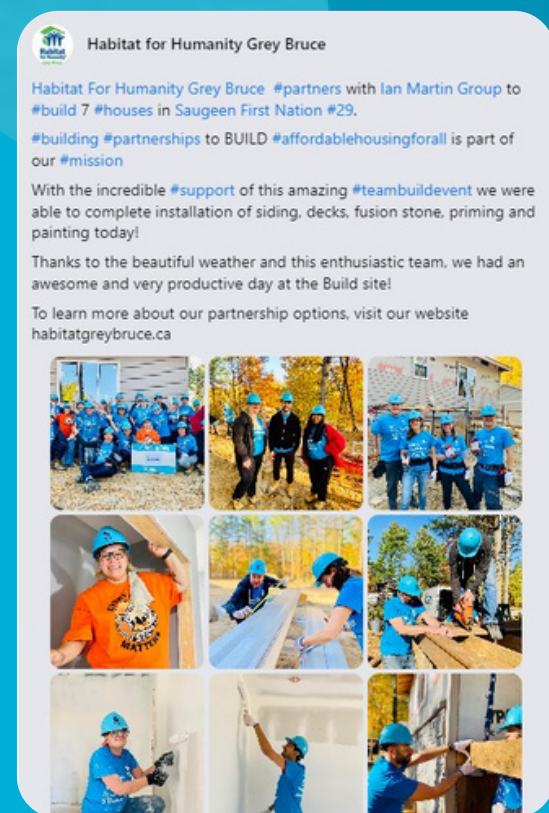

Marketing Benefits

Promotional Benefits

- Special mention at our Ground-breaking and Dedication ceremonies of your support
- Invitation to attend our Ground-breaking & Habitat Home Dedication ceremonies
- Use of our logo on your website for the duration of your donation term to promote our partnership
- Window sticker for your place of business to demonstrate to members/customers/employees your support to Habitat Grey Bruce

Additional Benefits

Team Build Day(s) for your corporation at our Build site with our Construction Team's guidance and support

Cheque Presentation Photo on Social Media
Photos of your Team Build Day(s) on Social Media highlighting your event

Special mention on our Social Media of your partnership throughout the Habitat Build season and of your Visionary commitment and support of Habitat Grey Bruce